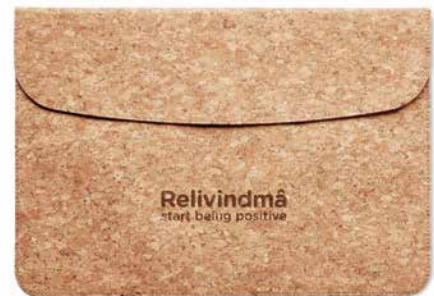

MO2097

MO2120

13

**Concork** MO2229

A4 cork conference folder. Refillable A4 notepad. 30 recycled paper lined sheets. Matching pen and pen holder. 2 card holders and one large compartment. **Size** 25,5x2x33,5 cm  
**Print technique** Pad printing,S,T1,TD,L,B