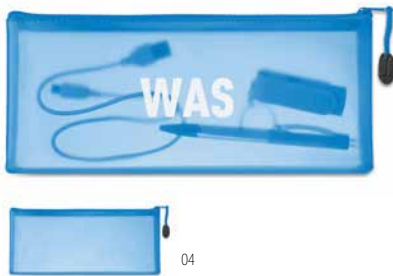

Gran MO8993

Big PVC pencil case. **Size** 25x10,5 cm
Print technique Screen printing