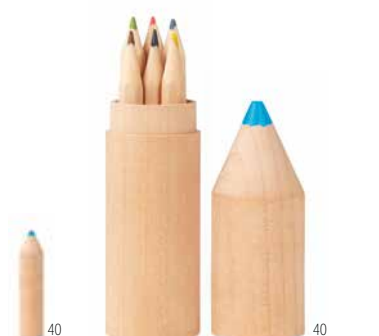

Petit Coloret MO9875

6 wooden pencils in pencil shaped wooden box.
Size 13,5x3 cm **Print technique** Pad printing,DL