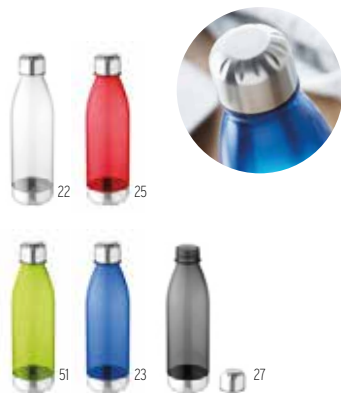

Aspen MO9225

Drinking bottle in Tritan™ which is BPA free with stainless steel lid and bottom. Capacity: 600 ml. Not suitable for carbonated drinks. Leak free. **Size** Ø6x25 cm **Print technique** Round screen printing,RD,DL,PL