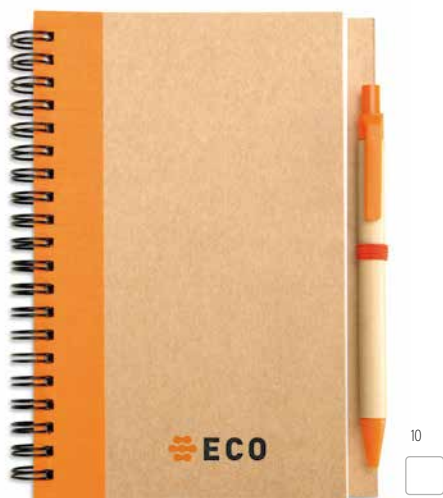

**Mid Paper Book** MO9867

A5 recycled carton cover notebook. Sewn. 160 plain recycled paper pages (80 sheets). **Size** 21x14x0,5 cm **Print technique** Screen printing

**Mini Paper Book** MO9868

A6 recycled carton cover notebook. Sewn. 160 plain recycled paper pages (80 sheets). **Size** 14,5x10x0,5 cm **Print technique** Pad printing,S,DL