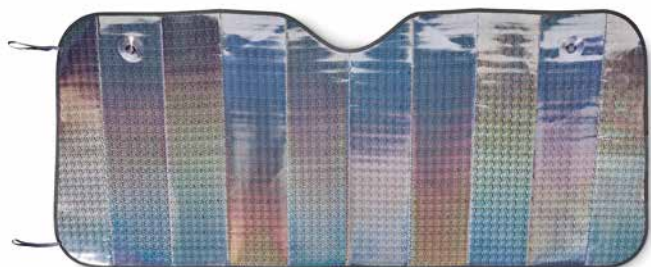

Carshade MO2233 ●

Foldable windscreen sun shade. Inner foam 2mm and inner PE alum foil.
Size 61x14x4 cm **Print technique** Screen printing