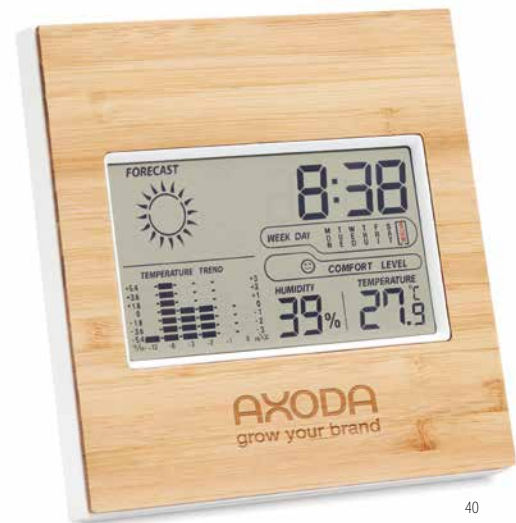

40

Turku MO9959

Weather station with bamboo front, multi-functional thermometer. Includes a clock, temperature, humidity display and calendar. 2 AAA batteries not included. **Size** 13x2,3x13 cm **Print technique** Pad printing,L