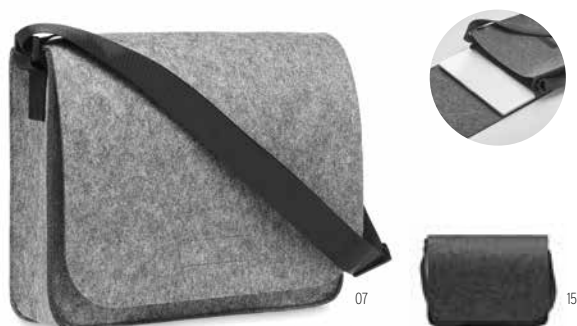

Baglo MO6186

RPET felt messenger or laptop bag with hook and loop closure. Fits a 15 inch laptop. **Size** 36x8x27 cm **Print technique** Screen printing,T1,TD,B