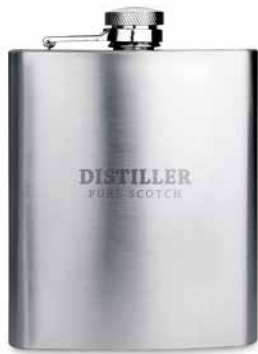

16

Slimmy Flask KC4703

Slim hip flask. Satin finish. Single layer. 175 ml capacity.
Size 12x9x2 cm **Print technique** Pad printing,L,DL