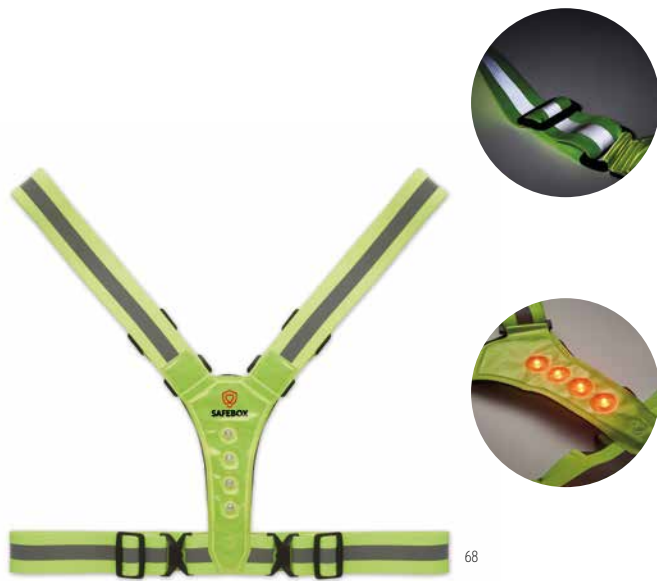

70

**Visible Ring** MO9199

Reflective PVC vest key ring. **Size** 4,3x0,2x6 cm **Print technique** Pad printing

70

**Reflekey** MO2104

Reflective key ring in polyester. For promotional use only. **Size** 8,5x3 cm **Print technique** Screen printing,T1,TD