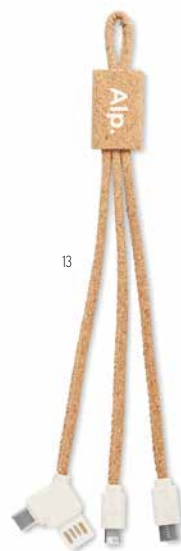

MORE THAN GIFTS

03

Blue MO2141 ●

Key ring with charging cable with input: 2-in-1 type-C & type-A and micro-B (2 in 1 pin) and Type C output. **Size** 17x2,4x1,7 cm
Print technique Pad printing,L,DL,D01

15

Rizo MO9292

Key ring with charging cable with USB-A to Micro-B (2 in 1 pin) and Type C. **Size** 16x2,4x1,7 cm **Print technique** Pad printing,D01,DL,L

06

Key C MO6820

Key ring with 4-in-1 charging cable. In/Output: Type-C x2, Type-A, Micro USB. **Size** 7,3x1,4x1 cm
Print technique Pad printing

06

Ligo Cable MO9654

3-in-1 charging cable with 3 different connectors, micro-USB, type-c and double sided connector. Suitable for iOS and Android devices. Ideal for full colour personalisation. **Size** 04,4x0,7 cm
Print technique Pad printing,PD,D01,DL

06

Wireless Plato Set MO9785

Set with wireless charger in ABS. Presented in EVA/ PU pouch. Contains EU plug and charging cable USB A to Micro B. Output data: DC5V/ 1.0A. **Size** 9x9x4 cm **Print technique** Pad printing,PD

40

Clauer MO9888 ●

Bamboo cover key ring with charging cable with USB-A to Micro-B (2 in 1 pin) and Type C. **Size** 12,5x2,7x0,8 cm
Print technique Pad printing,D01,DL,L

13

Cable MO6812 ●

Cork 3-in-1 charging cable. Input Type A and type C. Output 3 types. **Size** 22x2,1x0,7 cm
Print technique Laser engraving,P