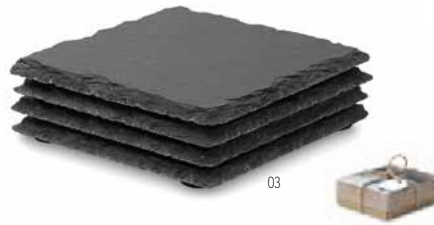

### Glenavy MO6414

Bamboo Cheese set serving board with 2 serving knives and a fork. **Size** 37,5x17,5x1,5 cm **Print technique** Laser engraving

40

**Bierpon** MO9298 

Cork coaster round shape. **Size** Ø10x0,5 cm  
**Print technique** Digital printing,S,B,L