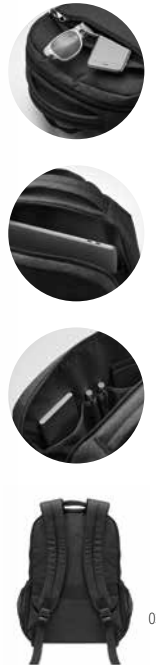

Waipio MO2046

15 inch laptop backpack in 600D RPET polyester. Internal laptop compartment and several small inner compartments. It has a front zippered pocket and 2 side mesh pockets. Adjustable shoulder straps. Trolley holder on reverse side. **Size** 43x31,5x13 cm **Print technique** Screen transfer,STD