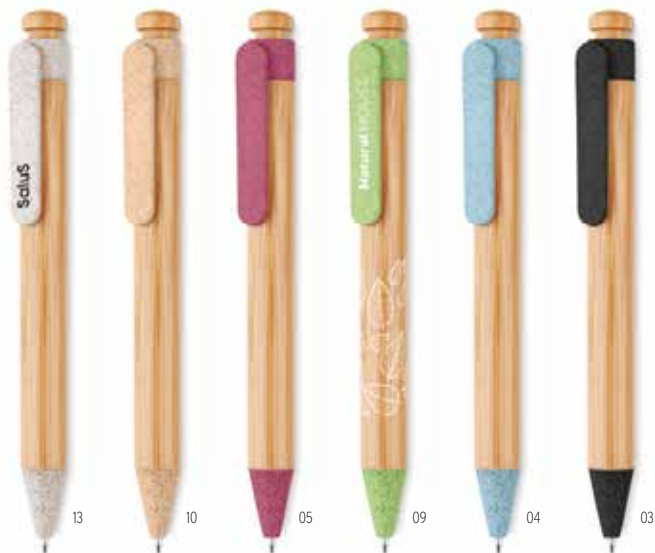

Toyama MO9481

Push button ball pen with bamboo barrel and wheat straw (50%) and ABS (50%) fittings. Blue ink. **Size** Ø1,2x14 cm
Print technique Round screen printing ,P,L

13

10

05

09

04

03