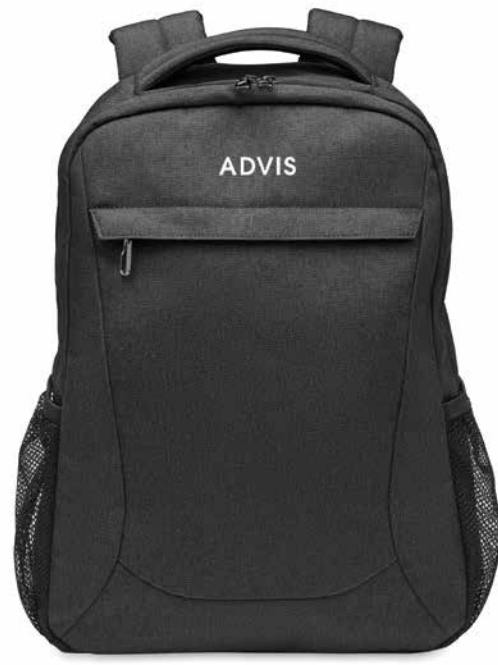

Waipio MO2046

15 inch laptop backpack in 600D RPET polyester. Internal laptop compartment and several small inner compartments. It has a front zippered pocket and 2 side mesh pockets. Adjustable shoulder straps. Trolley holder on reverse side. **Size** 43x31,5x13 cm **Print technique** Screen transfer,STD