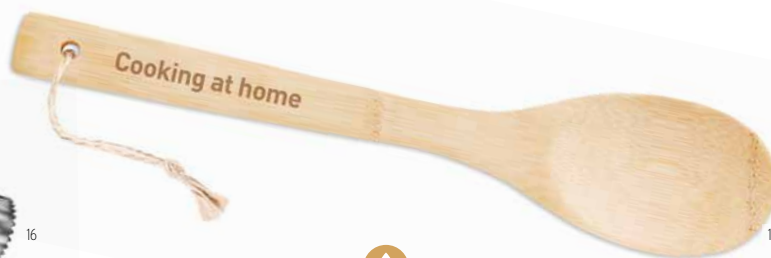

Mayen MO9904

Salad spoon in bamboo. **Size** 30x6x0,6 cm **Print technique** Laser engraving

13