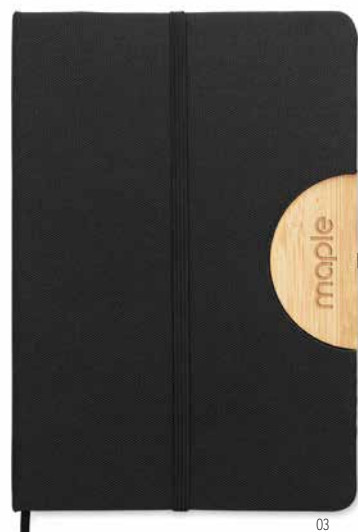

Blama MO6576

A5 notebook with 600D RPET hard cover with bamboo detail with a smartphone stand function. Casebound. 160 lined pages (80 sheets). 70 gsm recycled paper. Matching elastic closure strap, ribbon page-marker and pen holder. **Size** 21x14,5x1,8 cm
Print technique Pad printing,S,L,TI,TD