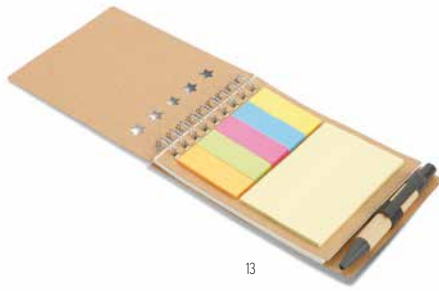

13

Multibook MO8107

Recycled notepad with pen and sticky notes memo pad. Soft recycled paper cover. Twin-wired. 40 lined sheets. Elastic pen holder. 25 sheet sticky notes pads and 5 assorted colours page markers. Push button ball pen in recycled carton and biodegradable plastic. Blue ink. **Size** 13x9x0,5 cm **Print technique** Pad printing

Quincy MO8183

Notebook with recycled carton cover. 100 plain sheets notepad. 3 piece sticky note memo pad. Large and medium yellow sticky notes pads and 5 assorted colours page markers. Matching push button ball pen with paper barrel. Pen holder. Elastic band closure. **Size** 18,5x18x1,8 cm **Print technique** Pad printing,D01,DL,B,L,S

40

Trevis MO6451

Bamboo desk phone stand with paper clips and sticky notes. **Size** 9x16,5x0,8 cm **Print technique** Pad printing,D01,DL,L

13

Recyclopad MO7304

House-shaped recycled cardboard memo note dispenser. 300 recycled sheets memo block. 2 piece sticky note memo pad. Medium yellow sticky notes pads and 4 assorted colours page markers. **Size** 9x9,5x7 cm **Print technique** Pad printing,DL

13

Foldcork MO9858

Sticky note memo pad with cork envelope cover. 125 sheets of large yellow sticky notes pads and 25 sheets of 5 assorted colours page markers. **Size** 8x5x0,2 cm **Print technique** Laser engraving,S