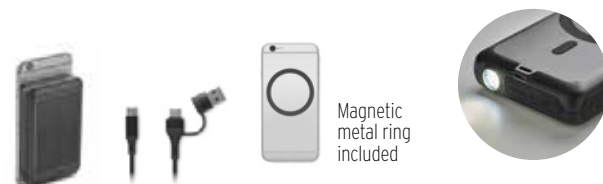

MO6841

MO6896

03

Magnetic metal ring included

Solpow MO2065

5W

Magnetic wireless charger (5W) Power bank 5000 mAh in ABS and solar panel. Output: DC 5V/2A. Compatible with iPhone® 12 and newer. Including additional magnetic metal ring to support charging of non-magnetic wireless chargeable phones. **Size** 10,7x6,8x2 cm **Print technique** Pad printing