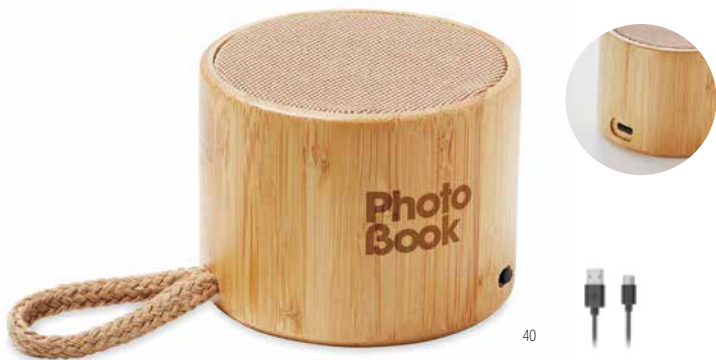

Cool MO6890

5.1 wireless speaker in bamboo casing, cotton on top and hanging loop. 1 Rechargeable Li-POL 300 mAh battery included. Includes an SD card port and an AUX/ USB cable. Output data: 3W, 3 Ohm and 5V. Playing time approx. 3h. **Size** Ø7,1x5,4 cm **Print technique** Pad printing,L