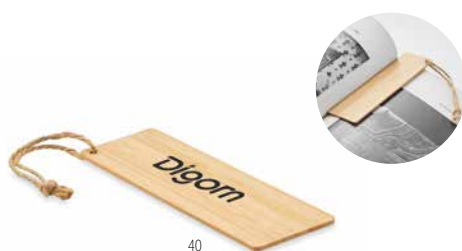

Kumaku MO6593

Bamboo bookmark with jute cord. **Size** 13x4x0,2 cm
Print technique Pad printing,L