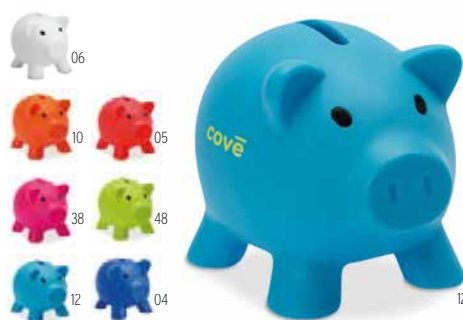

Softco MO8132

Piggy bank in PVC with ABS stopper on the bottom.
Size 9x7x7 cm **Print technique** Pad printing