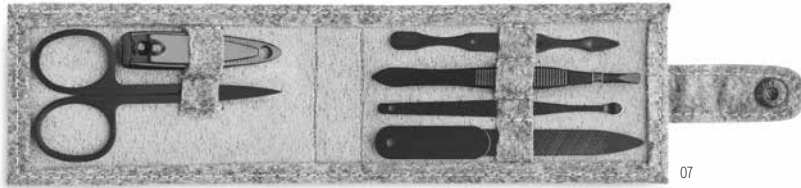

Self-care routine

07

Nailkit Felt MO2140

6 piece stainless steel manicure set in rectangular RPET felt pouch. **Size** 11x6x2 cm **Print technique** Screen printing,T1,TD,B