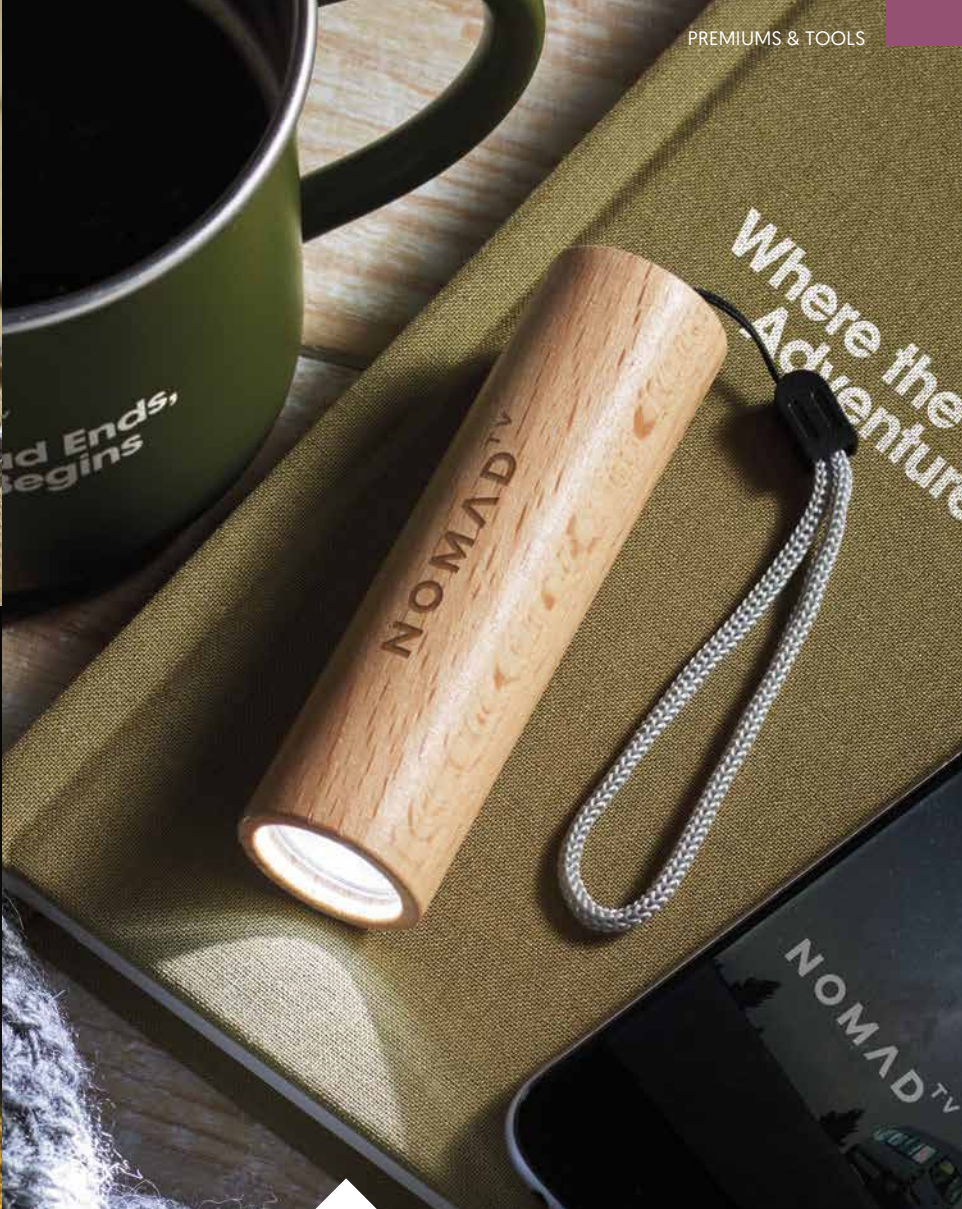

Teles MO6695

40

Beech wood torch with 5W COB light. 3 AAA batteries required, not included. **Size** 18,1x2,3 cm **Print technique** Pad printing,L