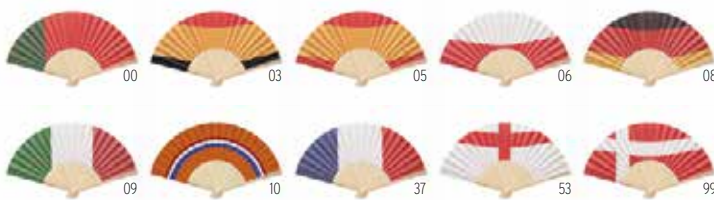

04

**Funfan** MO2244 ●

Manual hand fan in bamboo with flag design on paper fabric.  
**Size** 21x2,4x1 cm **Print technique** Pad printing,L

06

**Flag Fun** MO9275

Eyewear with country flag lenses. **Size** 14x4,6x14 cm  
**Print technique** Pad printing,DO1