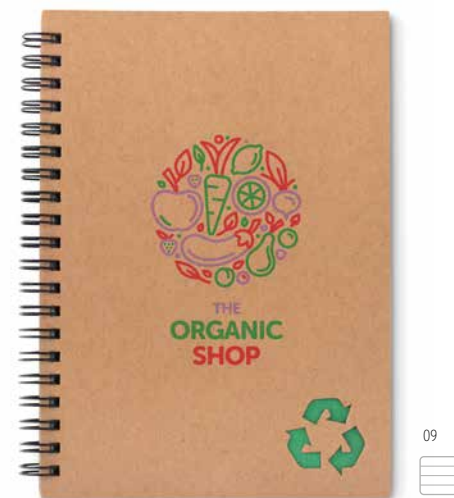

Piedra MO9536

Recycled carton cover notebook. Twin-wire. 140 lined stone paper pages (70 sheets). Stone paper is made out of limestone (calcium carbonate) and HDPE (polyethylene resin) used as a binder. It is waterproof and resistant to grease. **Size** 13x18,5 cm **Print technique** Pad printing,B,L,S