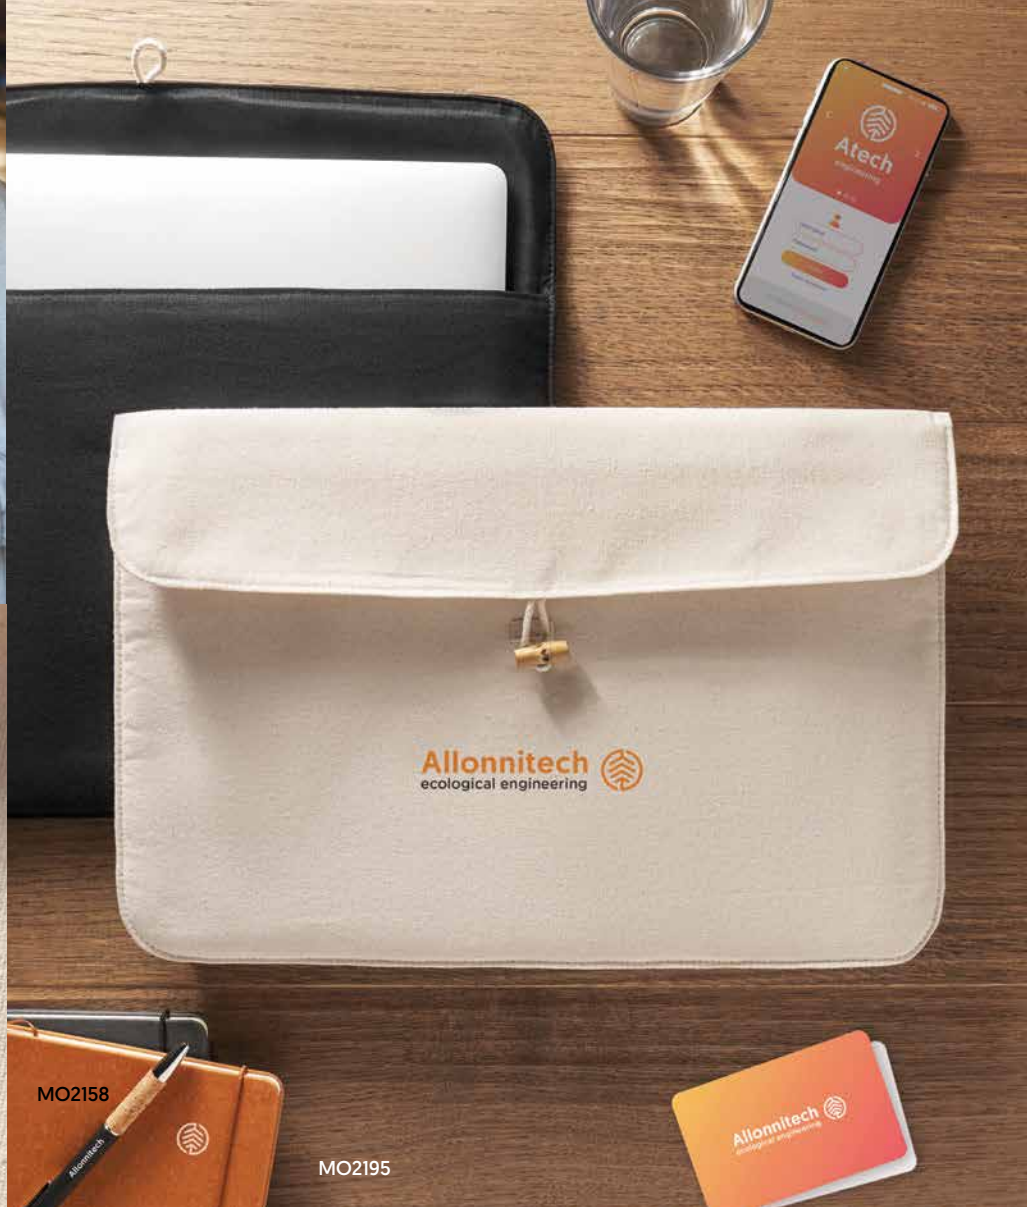

MO2158

MO2195