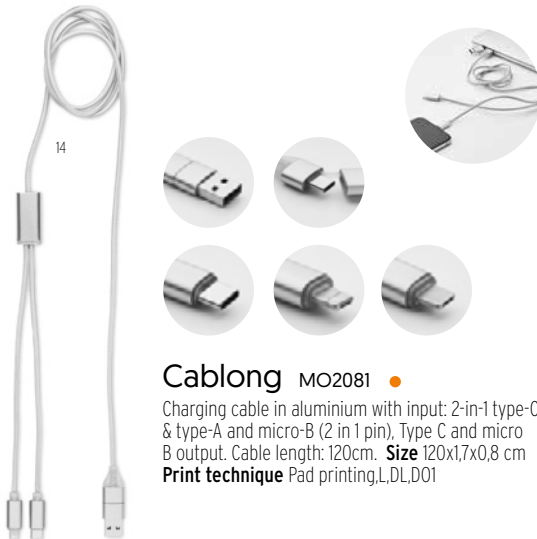

06

**Wireless Plato Set MO9785**

Set with wireless charger in ABS. Presented in EVA/ PU pouch. Contains EU plug and charging cable USB A to Micro B. Output data: DC5V/ 1.0A. **Size** 9x9x4 cm **Print technique** Pad printing,PD

40

**Clauer MO9888** ●

Bamboo cover key ring with charging cable with USB-A to Micro-B (2 in 1 pin) and Type C. **Size** 12,5x2,7x0,8 cm  
**Print technique** Pad printing,D01,DL,L

13

**Cable MO6812** ●

Cork 3-in-1 charging cable. Input Type A and type C. Output 3 types. **Size** 22x2,1x0,7 cm  
**Print technique** Laser engraving,P

### Yapo+ MO6817

Multi-functional cable and connector kit. Including data transfer and power transmission cables: Type-C to Type-C cable, Type-C to Type-A adapter. Type-C to Micro USB adapter. SIM ejector pin/eject tool. Nano and Micro SIM storage slot. Phone stand. **Size** 5,5x8,5x1,1 cm  
**Print technique** Pad printing

### Supable MO2156

9 in 1 cable and connector set. Data transfer and power transmission cable (480 Mbps): Type-C to Type-C. Adapters: Type-C to Type-A and Type-C to 2-in-1 Lightning & micro-B. Micro and Nano SIM storage slots. Ejector pin tool. **Size** 3x1,6x10,7 cm  
**Print technique** Pad printing,DL,D01