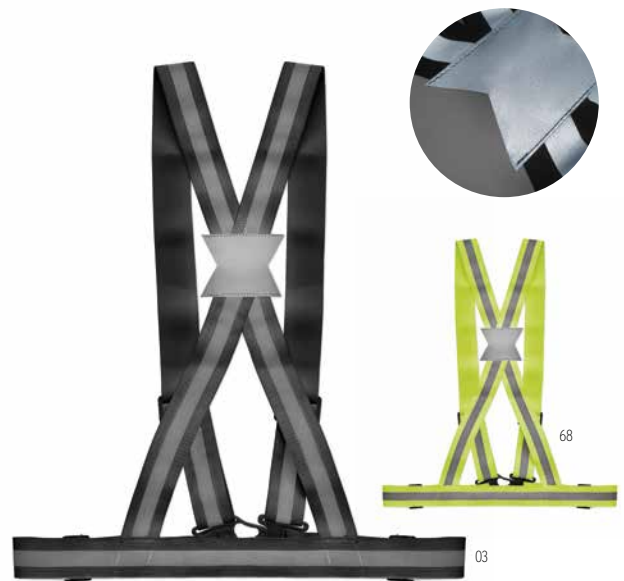

Allvisible MO6445

Adjustable 360° reflective body belt with silver stripes. For promotional use only. **Size** 51x52 cm **Print technique** Screen printing,DO1,DL,T1,TD