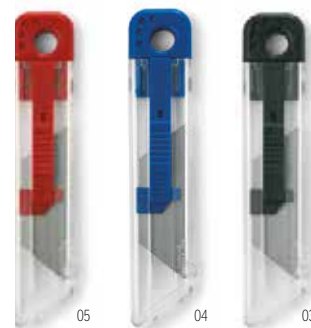

Highcut IT3011

Retractable knife. Clear finish and coloured body.
Size 12,5x2,5x1,5 cm **Print technique** Pad printing,DO1,DL