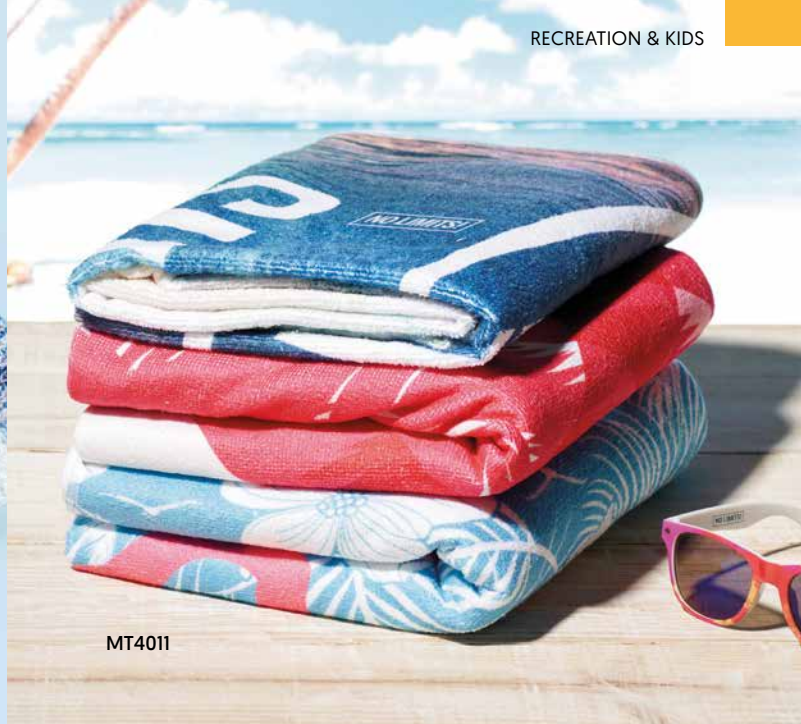

MT4011

REPREVE® is a 100% recycled polyester fiber manufactured by the brand Unifi. Repreve is a specialized recycled polyester, made from sustainably sourced post-consumer plastic, including water bottles.

yourChoice

Full colour beach towels

50
MOQ

MT4011
50% cotton, 50% polyester.
From 4 weeks.

50
MOQ

MT4111
50% cotton, 20% polyester and 30% RPET.
From 4 weeks.

250
MOQ

YC6787
Your design slides for the shower, beach or for daily use at home. From 6 weeks.