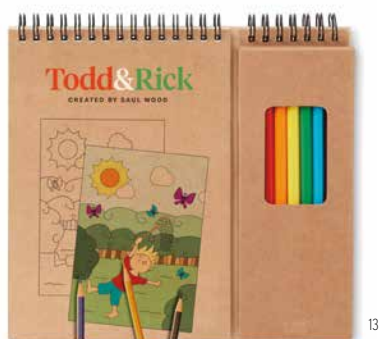

13

13

99

Colopad MO8769

Colouring set with 24 pages 6 of which have pictures to colour in and 18 blank pages. Includes 8 colouring pencils.
Size 21,5x18,5x1 cm **Print technique** Screen printing

Folder2 Go MO9544

Children colouring set with 30 colouring sheets. Includes 6 colouring pencils, sharpener and eraser.
Size 20x1,6x21 cm **Print technique** Pad printing,S,D01,DL

Recreation MO7389

Colouring set in clear box contains 8 wooden pencils and 20 paper drawings. **Size** 10x14,5x1 cm
Print technique Pad printing,PD

13

Little Vangogh MO9873

Colouring set with 6 coloured wooden pencils, 1 wooden sharpener and 20 colouring sheets.
Size 9x7,5x1,5 cm **Print technique** Pad printing,DL

13

Street MO8929

4 coloured chalk sticks, 25 mm diameter.
Size 9,5x2,5x10,5 cm **Print technique** Pad printing,PD,D01,DL

13

Tamago MO6479

Set of 6 chalk eggs in a cardboard egg box.
Size 15x10x7 cm **Print technique** Pad printing,D01,DL