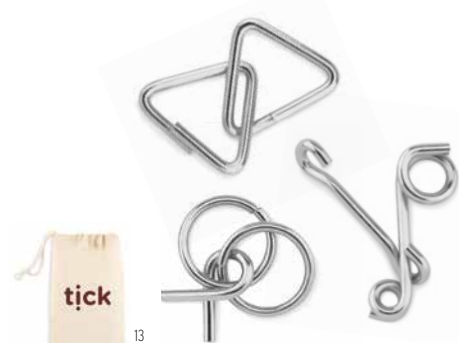

Threenats MO9191

Set of 3 brain teasers in metal packed in a cotton pouch. **Size** 8,5x11 cm **Print technique** Screen printing,T1,TD