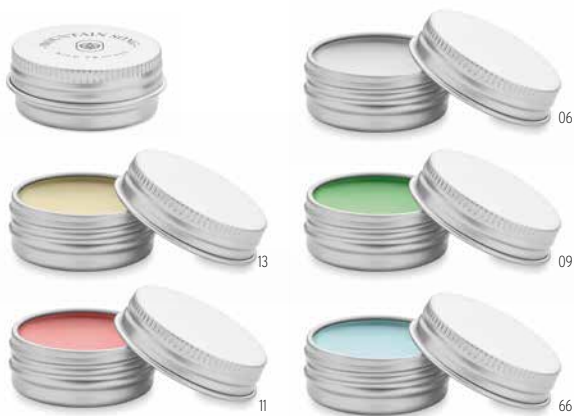

Balm MO6809

Vegan lip balm in aluminium screw top tin. Dermatologically tested. SPF10. Flavour : Vanilla. **Size** Ø4,1x1,7 cm **Print technique** Pad printing,D01,DL