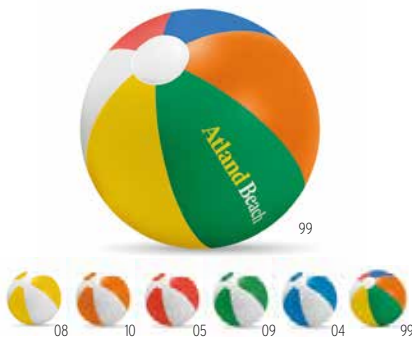

Playtime IT1627

Inflatable beach ball with coloured stripes.
Inflated: Ø23,5cm. **Size** Ø23,5 cm
Print technique Screen printing,T1,TD