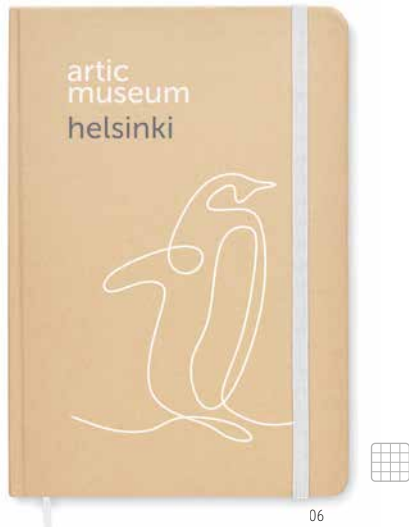

### Suber Set MO6202

A5 cork notebook with matching pen. Hard cork cover. Casebound. 160 lined pages (80 sheets). Elastic closure strap and pen holder. Matching push button ball pen with cork barrel and 50% wheat straw and 50% PP details. Presented in a gift box. **Size** 14,5x21x1,5 cm  
**Print technique** Round screen printing ,S,T1,B,L,P

### Visioncork MO9855

3 piece sticky note memo pad with hard cork cover. 50 sheets of large and 25 sheets of medium yellow sticky notes pads and 5 assorted colours page markers. **Size** 8x1,7x10,5 cm **Print technique** Laser engraving,S,B