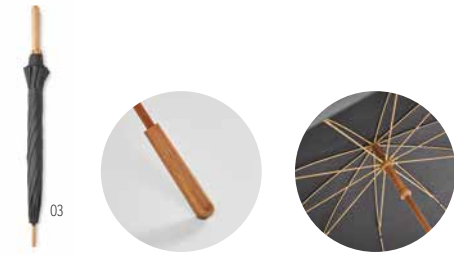

Tutendo MO6967

23.5 inch manual open windproof umbrella in 190T RPET pongee material with bamboo shaft, tips and handle. Fibre-glass ribs. Manual closure.
Size Ø104x89 cm **Print technique** Screen printing,T1,TD