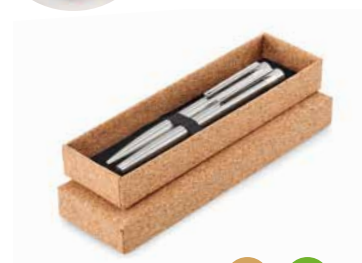

Graz Set MO6795

Recycled stainless steel pen set with ball pen and roller ball. Presented in matching cork box. Blue and black ink respectively. **Size** 17,5x5,5x2,5 cm **Print technique** Pad printing,L

16