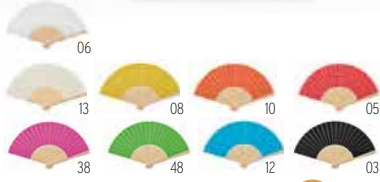

Fanny Paper MO6828

Manual hand fan in bamboo with paper fabric.
Size 21x24x1 cm **Print technique** Pad printing,L