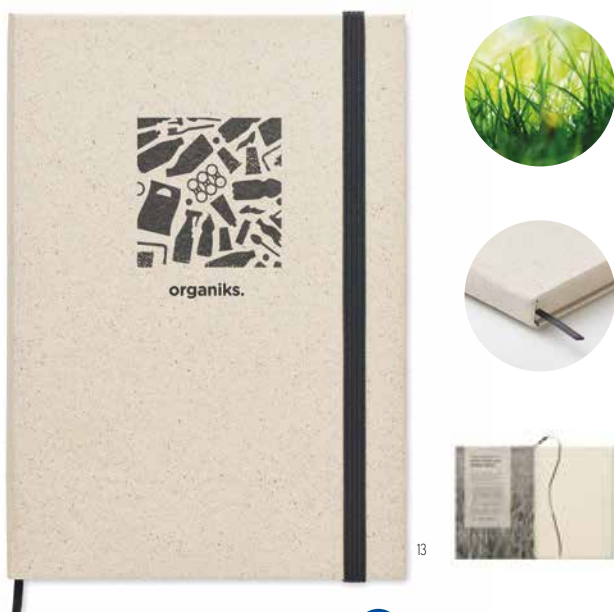

Grass Notes MO6542

A5 grass paper notebook. Hard grass paper cover. Casebound. 160 grass paper lined pages (80 sheets). 95 gsm paper. Elastic closure strap and ribbon bookmark. Grass paper containing 40% grass fibers. **Size** 21x15x1,5 cm
Print technique Pad printing,S,D01,DL,B